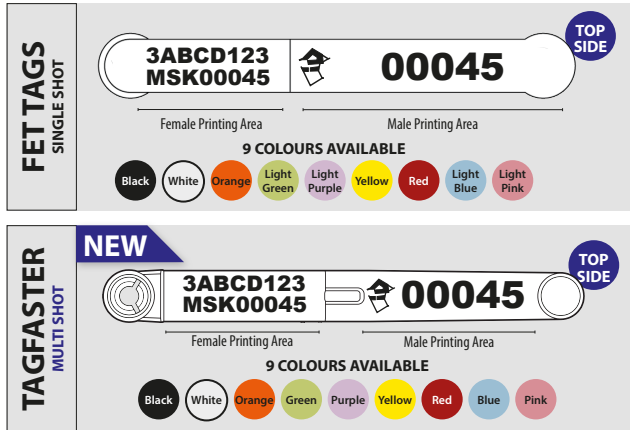

SHEEP TAGS ORDER FORM

ORDER ONLINE AT <http://online.zetags.com.au> (Resellers Only) • Z Tags Customer Service 1300 594 696 • www.ztags.com.au

PROPERTY IDENTIFICATION CODE (PIC)

Date: _____

Reseller Details

Purchase Order No	
Reseller Name:	
Contact Person:	
Address:	
	Postcode:
Phone:	Fax:

Producer Details

Property Name:	
Contact Person:	
Address:	
Phone:	
Email:	

☐ NLIS BUCKET FILE Tick if required

Delivery Address: Reseller ☐ Property ☐ Other ☐ Details: _____

FET TAGS - SINGLE SHOT & TAGFASTER (MULTI SHOT) TAGS

Stock Type

Please select one

☐ SHEEP BREEDER
☐ SHEEP POST BREEDER
☐ GOATS BREEDER
☐ GOATS POST BREEDER

Tag Type

Please select one

☐ FET TAGS SINGLE SHOT
☐ TAGFASTER MULTI SHOT

Minimum Order Quantity is 20 Tags. Please order in multiples of 20s

Quantity:

Colour:

Management

☐ NLIS ☐

RFID:

☐ HDX ☐ Non-RFID ☐

Blank

☐ Printed ☐

Status:

☐ V ☐ T ☐ S ☐

Female (PIC)

Male:

TOP SIDE